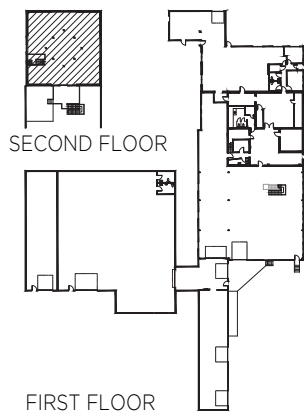

VACANCY - UNIT H

NOTE:
BUILDING PLANS AND
SQUARE FOOTAGE HAVE
NOT BEEN FIELD VERIFIED

LORETTO

250 ST. JOHN STREET

LORETTO, MN 55357

SECOND FLOOR

08/28/23

2,807 RSF